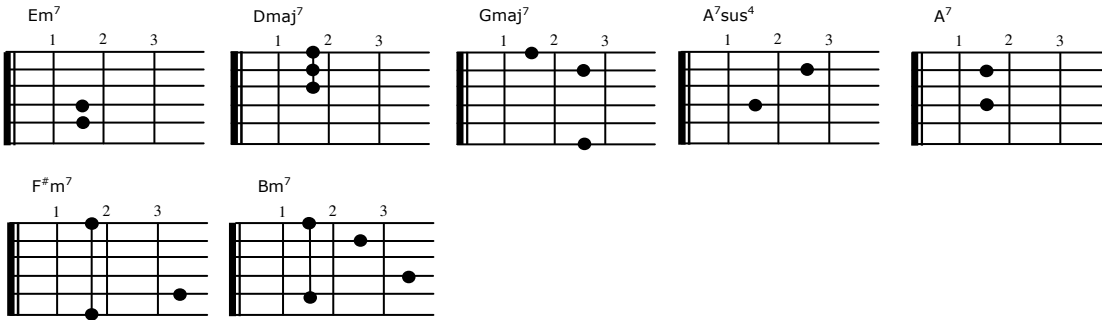

# THE GAME OF LOVE

Rick Nowels and Gregg Alexander

Performed by Santana Featuring Michelle Branch

STRUM PATTERN 1 2e-3 e4e 1e2e-3 e4e  
D DU- UDU DUDU- UDU

## 1<sup>ST</sup> VERSE

Em Dmaj<sup>7</sup> Em Dmaj<sup>7</sup> Em Dmaj<sup>7</sup> Gmaj<sup>7</sup> A<sup>7</sup>sus<sup>4</sup>  
TELL ME JUST WHAT YOU WANT ME TO BE  
Em Dmaj<sup>7</sup> Em Dmaj<sup>7</sup>  
ONE KISS AND BOOM YOU'RE THE ONLY ONE FOR ME  
Em Dmaj<sup>7</sup> Gmaj<sup>7</sup> A<sup>7</sup>sus<sup>4</sup>  
SO PLEASE TELL ME WHY DON'T YOU COME AROUND NO MORE  
A<sup>7</sup> Em F#m<sup>7</sup> Gmaj<sup>7</sup> A<sup>7</sup>sus<sup>4</sup>  
'CAUSE RIGHT NOW I'M CRYIN' OUTSIDE THE DOOR OF YOUR CANDY STORE

## 2<sup>ND</sup> VERSE

Em Dmaj<sup>7</sup> Em Dmaj<sup>7</sup>  
THIS WHATEVER YOU MAKE IT TO BE  
Em Dmaj<sup>7</sup> Em Dmaj<sup>7</sup>  
SUNSHINE SET ON THIS COLD LONELY SEA  
Em Dmaj<sup>7</sup> Gmaj<sup>7</sup> A<sup>7</sup>sus<sup>4</sup>  
SO PLEASE BABY TRY AND USE ME FOR WHAT I'M GOOD FOR  
A<sup>7</sup> Em F#m<sup>7</sup> Gmaj<sup>7</sup> A<sup>7</sup>sus<sup>4</sup>  
IT AIN'T SAYIN' GOOBYE IT'S KNOCKIN' DOWN THE DOOR OF YOUR CANDY STORE

## INSTRUMENTAL

**Em** **Dmaj<sup>7</sup>** **Em** **Dmaj<sup>7</sup>** **Em** **Dmaj<sup>7</sup>** **Gmaj<sup>7</sup>** **A<sup>7</sup>sus<sup>4</sup>** **A<sup>7</sup>**  
**Em** **Dmaj<sup>7</sup>** **Em** **Dmaj<sup>7</sup>** **Em** **Dmaj<sup>7</sup>** **Gmaj<sup>7</sup>** **A<sup>7</sup>sus<sup>4</sup>** **A<sup>7</sup>**  
SO PLEASE TELL ME  
**Em** **Dmaj<sup>7</sup>** **Gmaj<sup>7</sup>** **A<sup>7</sup>sus<sup>4</sup>**  
WHY DON'T YOU COME AROUND NO MORE  
**A<sup>7</sup>** **Em** **F#m<sup>7</sup>** **Gmaj<sup>7</sup>** **A<sup>7</sup>sus<sup>4</sup>**  
'CAUSE RIGHT NOW I'M DYIN' OUTSIDE THE DOOR OF YOUR LOVIN' STORE